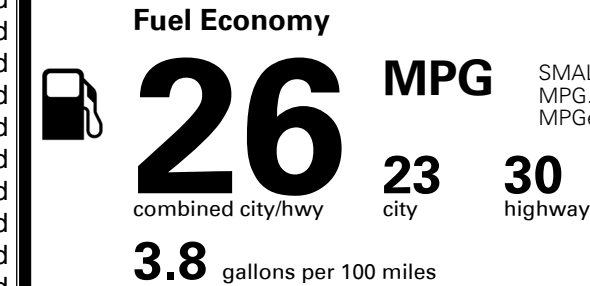

EPA DOT Fuel Economy and Environment

Gasoline Vehicle

SMALL SUVs range from 16 to 125 MPG. The best vehicle rates 142 MPGe.

**You spend
$250
more in fuel costs
over 5 years
compared to the
average new vehicle.**

**Annual fuel cost
$1,350**