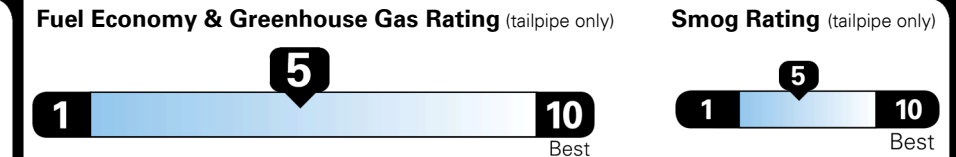

This vehicle emits 350 grams CO₂ per mile. The best emits 0 grams per mile (tailpipe only). Producing and distributing fuel also create emissions; learn more at fueleconomy.gov.

Actual results will vary for many reasons, including driving conditions and how you drive and maintain your vehicle. The average new vehicle gets 27 MPG and costs $6,500 to fuel over 5 years. Cost estimates are based on 15,000 miles per year at $ 2.35 per gallon. MPGe is miles per gasoline gallon equivalent. Vehicle emissions are a significant cause of climate change and smog.

fueleconomy.gov

Calculate personalized estimates and compare vehicles

GOVERNMENT 5-STAR SAFETY RATINGS

Overall Vehicle Score ★ ★ ★ ★ ★

Based on the combined rating of frontal, side and rollover. Should ONLY be compared to other vehicles of similar size and weight.

Frontal Driver ★ ★ ★ ★ ★
Crash Passenger ★ ★ ★ ★ ★

Based on the risk of injury in a frontal impact. Should ONLY be compared to other vehicles of similar size and weight.

Side Front seat ★ ★ ★ ★ ★
Crash Rear seat ★ ★ ★ ★ ★

Star ratings based on the risk of injury in a side impact.

Rollover ★ ★ ★ ★ ★

Star ratings based on the risk of rollover in a single-vehicle crash.

Star ratings range from 1 to 5 stars (★★★★★) with 5 being the highest.

Source: National Highway Traffic Safety Administration (NHTSA).

www.safercar.gov or 1-888-327-4236

Manufacturer's suggested retail price includes Manufacturer's recommended pre-delivery service. License and title fees, state and local taxes and other dealer installed options and accessories are not included in the manufacturer's suggested retail price.

PARTS CONTENT INFORMATION

**FOR VEHICLES IN THIS CAR
LINE U.S./CANADIAN
PARTS CONTENT: 0 %**

**MAJOR SOURCES OF
FOREIGN PARTS:
KOREA: 85%**

NOTE: PARTS CONTENT DOES NOT INCLUDE FINAL ASSEMBLY, DISTRIBUTION, OR OTHER NON-PARTS COSTS.

**FOR THIS VEHICLE
FINAL ASSEMBLY POINT:
GWANGJU, KOREA**

COUNTRY OF ORIGIN

ENGINE: KOREA

TRANSMISSION: KOREA